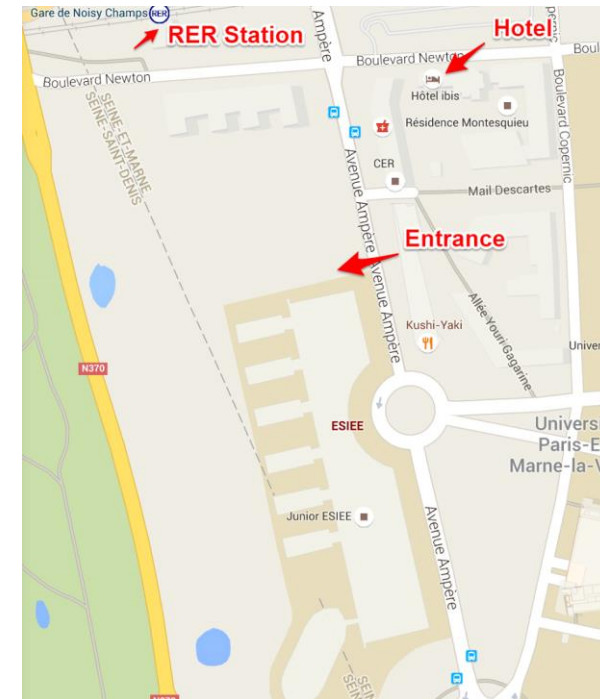

LUNCH BREAK (ESIEE PARIS 394)

14:00 -17:00 **PARALLEL PRACTICAL SESSIONS**
Geocoding of the datasets
Discovering the geographical distribution
Room: 1207

19:00 -21:00 DINNER (IBIS)

WEDNESDAY, JUL. 6

9:00 -12:30 **GEOGRAPHICAL AGGREGATION**
Approaches for bottom up clustering
Based on examples from EUPRO FP3 dataset UPEMLV, room: 1207

Redefining "Urban" The OECD's New Way to Measure Metropolitan Areas
Daphne Getz, Emil Israel and Vered Segal (Samuel Neaman Institute, Technion, Israel Institute of Technology), room: 1207

LUNCH BREAK (ESIEE PARIS 394)

14:00 -17:00 **PARALLEL PRACTICAL SESSIONS**
Installation of the software environment and building geographical clusters
Maps: discovering the geographical concentration (convex hull)
Room: 1207

THURSDAY, JUL. 7

9:00 -12:30 **Using Linked Open Data for Delineation of Functional Urban Areas**
Ali Khalili, and Peter van den Besselaar (Vrije Universiteit Amsterdam), room: 1207

RISIS Geo SMS Services demonstrations
Ali Khalili, and Peter van den Besselaar (Vrije Universiteit Amsterdam), room: 1207

LUNCH BREAK (ESIEE PARIS 394)

MAPPING PRACTICAL SESSIONS
Mapping geo layers (clusters, FUA, others)
Room: 1207

Mapping and analyzing networks
Room: 1207

SUMMER SCHOOL DINNER (IBIS)

FRIDAY, JUL. 8

9:00 -12:30 **Restitutions of the work and discussion**
Room: Salle du conseil

PIC NIC & EXTRA ROOM

12:30 -14:00 **A room is booked**
Room: Salle du conseil

Farewell pic nic

RER A Noisy Champs Station

LISIS-IFRIS-Université Paris-Est Marne-la-Vallée,
ESIEE Paris,
2 Bd Blaise Pascal, 93162 Noisy-le-Grand

CONTACT

lionel.villard@gmail.com

LOCAL ORGANIZING COMMITTEE

Lionel Villard, Philippe Larédo, Patricia Laurens, Antoine Schoen