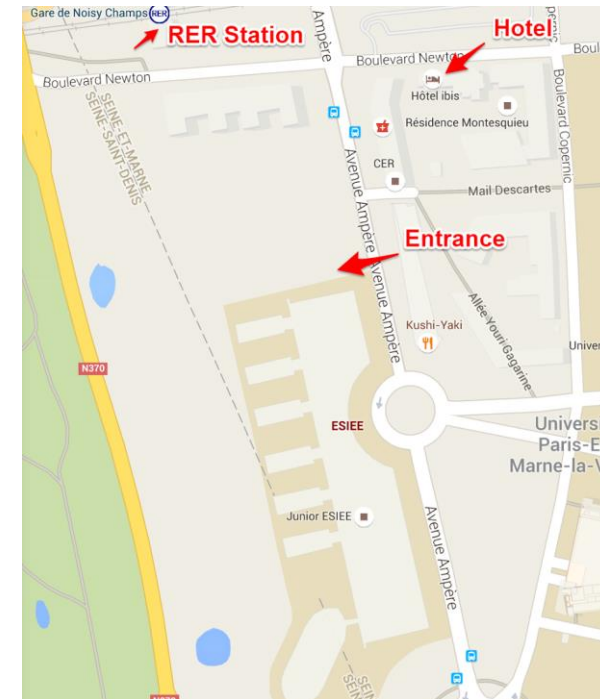

LUNCH BREAK (ESIEE PARIS 394)

MAPPING PRACTICAL SESSIONS

Mapping geo layers (clusters, FUA, others)
Room: 1207

Mapping and analyzing networks
Room: 1207

SUMMER SCHOOL DINNER (IBIS)

FRIDAY, JUL. 8

9:00 -12:30 **Restitutions of the work and discussion**
Room: *Salle du conseil*

PIC NIC & EXTRA ROOM

A room is booked
Room: *Salle du conseil*

Farewell pic nic

RER A Noisy Champs Station

LISIS-IFRIS-Université Paris-Est Marne-la-Vallée,
ESIEE Paris,
2 Bd Blaise Pascal, 93162 Noisy-le-Grand